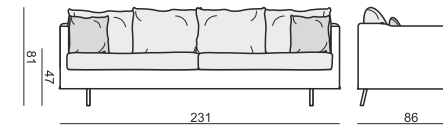

ARMCHAIR

ARMCHAIR

LOOSE COVER ONLY SELECTED FABRICS
Check on our website or with the salesman

2 SEATER

2 SEATER with BIG CUSHIONS

3 SEATER

3 SEATER with BIG CUSHIONS

4 SEATER STRAIGHT (TWO PARTS)

4 SEATER STRAIGHT (TWO PARTS) with BIG CUSHIONS

4 SEATER ROUND (TWO PARTS)

4 SEATER ROUND with BIG CUSHIONS (TWO PARTS)

FOOTSTOOL Ø96

tea
& book

JULIA

SET 1 RIGHT (or LEFT)
3 SEATER RIGHT (or LEFT) + FOOTSTOOL Ø96

SET 1 with BIG CUSHIONS RIGHT (or LEFT)
3 SEATER with BIG CUSHIONS RIGHT (or LEFT) + FOOTSTOOL Ø96

UPHOLSTERY **FABRIC: FC - fix cover or LC - loose cover and LEATHER**

FEET

COMFORT LUX
COMFORT PREMIUM