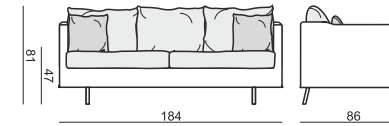

ARMCHAIR

ARMCHAIR

LOOSE COVER ONLY SELECTED FABRICS
Check on our website or with the salesman

2 SEATER

2 SEATER with BIG CUSHIONS

3 SEATER

3 SEATER with BIG CUSHIONS

4 SEATER STRAIGHT (TWO PARTS)

4 SEATER STRAIGHT (TWO PARTS) with BIG CUSHIONS

4 SEATER ROUND (TWO PARTS)

4 SEATER ROUND with BIG CUSHIONS (TWO PARTS)

FOOTSTOOL Ø96

tea
& book

JULIA

SET 1 RIGHT (or LEFT)
3 SEATER RIGHT (or LEFT) + FOOTSTOOL Ø96

SET 1 with BIG CUSHIONS RIGHT (or LEFT)
3 SEATER with BIG CUSHIONS RIGHT (or LEFT) + FOOTSTOOL Ø96

UPHOLSTERY **FABRIC: FC - fix cover or LC - loose cover and LEATHER**

FEET

COMFORT LUX
COMFORT PREMIUM