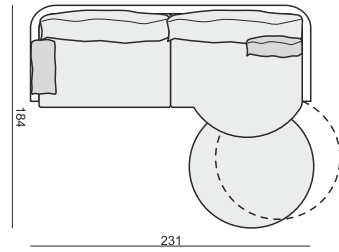

SET 1 with BIG CUSHIONS RIGHT (or LEFT)
3 SEATER with BIG CUSHIONS RIGHT (or LEFT) + FOOTSTOOL Ø96