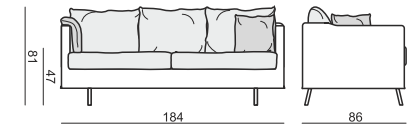

ARMCHAIR

ARMCHAIR

LOOSE COVER ONLY SELECTED FABRICS
Check on our website or with the salesman

2 SEATER

2 SEATER with BIG CUSHIONS

3 SEATER

3 SEATER with BIG CUSHIONS

4 SEATER STRAIGHT (TWO PARTS)

4 SEATER STRAIGHT (TWO PARTS) with BIG CUSHIONS

4 SEATER ROUND (TWO PARTS)

4 SEATER ROUND with BIG CUSHIONS (TWO PARTS)

FOOTSTOOL Ø96

tea
& book

JULIA

SET 1 RIGHT (or LEFT)
3 SEATER RIGHT (or LEFT) + FOOTSTOOL Ø96

SET 1 with BIG CUSHIONS RIGHT (or LEFT)
3 SEATER with BIG CUSHIONS RIGHT (or LEFT) + FOOTSTOOL Ø96

UPHOLSTERY **FABRIC: FC - fix cover or LC - loose cover and LEATHER**

FEET

COMFORT LUX
COMFORT PREMIUM