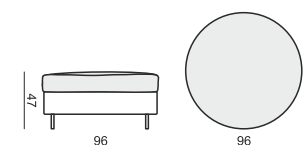

4 SEATER STRAIGHT (TWO PARTS) with BIG CUSHIONS

4 SEATER ROUND (TWO PARTS)

4 SEATER ROUND with BIG CUSHIONS (TWO PARTS)

FOOTSTOOL Ø96

tea
& book

JULIA

SET 1 RIGHT (or LEFT)
3 SEATER RIGHT (or LEFT) + FOOTSTOOL Ø96