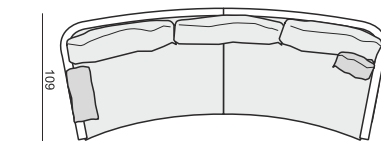

ARMCHAIR

ARMCHAIR

LOOSE COVER ONLY SELECTED FABRICS
Check on our website or with the salesman

2 SEATER

2 SEATER with BIG CUSHIONS

3 SEATER

3 SEATER with BIG CUSHIONS

4 SEATER STRAIGHT (TWO PARTS)

4 SEATER STRAIGHT (TWO PARTS) with BIG CUSHIONS

4 SEATER ROUND (TWO PARTS)

4 SEATER ROUND with BIG CUSHIONS (TWO PARTS)

FOOTSTOOL Ø96

tea
& book

JULIA

SET 1 RIGHT (or LEFT)
3 SEATER RIGHT (or LEFT) + FOOTSTOOL Ø96

SET 1 with BIG CUSHIONS RIGHT (or LEFT)
3 SEATER with BIG CUSHIONS RIGHT (or LEFT) + FOOTSTOOL Ø96

UPHOLSTERY **FABRIC: FC - fix cover or LC - loose cover and LEATHER**

FEET

COMFORT LUX
COMFORT PREMIUM