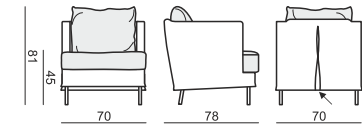

ARMCHAIR

ARMCHAIR

LOOSE COVER ONLY SELECTED FABRICS
Check on our website or with the salesman

2 SEATER

2 SEATER with BIG CUSHIONS

3 SEATER

3 SEATER with BIG CUSHIONS

4 SEATER STRAIGHT (TWO PARTS)

4 SEATER STRAIGHT (TWO PARTS) with BIG CUSHIONS

4 SEATER ROUND (TWO PARTS)

4 SEATER ROUND with BIG CUSHIONS (TWO PARTS)

FOOTSTOOL Ø96

tea
& book

JULIA

SET 1 RIGHT (or LEFT)
3 SEATER RIGHT (or LEFT) + FOOTSTOOL Ø96

SET 1 with BIG CUSHIONS RIGHT (or LEFT)
3 SEATER with BIG CUSHIONS RIGHT (or LEFT) + FOOTSTOOL Ø96

UPHOLSTERY **FABRIC: FC - fix cover or LC - loose cover and LEATHER**

FEET

COMFORT LUX
COMFORT PREMIUM