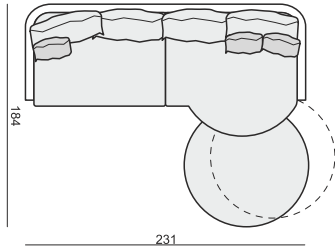

4 SEATER STRAIGHT (TWO PARTS) with BIG CUSHIONS

4 SEATER ROUND (TWO PARTS)

4 SEATER ROUND with BIG CUSHIONS (TWO PARTS)

FOOTSTOOL Ø96

tea
& book

JULIA

SET 1 RIGHT (or LEFT)
3 SEATER RIGHT (or LEFT) + FOOTSTOOL Ø96