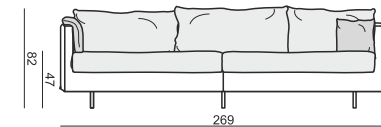

ARMCHAIR

ARMCHAIR

LOOSE COVER ONLY SELECTED FABRICS
Check on our website or with the salesman

2 SEATER

2 SEATER with BIG CUSHIONS

3 SEATER

3 SEATER with BIG CUSHIONS

4 SEATER STRAIGHT (TWO PARTS)

4 SEATER STRAIGHT (TWO PARTS) with BIG CUSHIONS

4 SEATER ROUND (TWO PARTS)

4 SEATER ROUND with BIG CUSHIONS (TWO PARTS)

FOOTSTOOL Ø96

tea
& book

JULIA

SET 1 RIGHT (or LEFT)
3 SEATER RIGHT (or LEFT) + FOOTSTOOL Ø96

SET 1 with BIG CUSHIONS RIGHT (or LEFT)
3 SEATER with BIG CUSHIONS RIGHT (or LEFT) + FOOTSTOOL Ø96

UPHOLSTERY **FABRIC: FC - fix cover or LC - loose cover and LEATHER**

FEET

COMFORT LUX
COMFORT PREMIUM