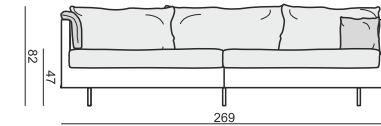

ARMCHAIR

ARMCHAIR

LOOSE COVER ONLY SELECTED FABRICS
Check on our website or with the salesman

2 SEATER

2 SEATER with BIG CUSHIONS

3 SEATER

3 SEATER with BIG CUSHIONS

4 SEATER STRAIGHT (TWO PARTS)

4 SEATER STRAIGHT (TWO PARTS) with BIG CUSHIONS

4 SEATER ROUND (TWO PARTS)

4 SEATER ROUND with BIG CUSHIONS (TWO PARTS)

FOOTSTOOL Ø96

tea
& book

JULIA

SET 1 RIGHT (or LEFT)
3 SEATER RIGHT (or LEFT) + FOOTSTOOL Ø96

SET 1 with BIG CUSHIONS RIGHT (or LEFT)
3 SEATER with BIG CUSHIONS RIGHT (or LEFT) + FOOTSTOOL Ø96

UPHOLSTERY **FABRIC: FC - fix cover or LC - loose cover and LEATHER**

FEET

COMFORT LUX
COMFORT PREMIUM