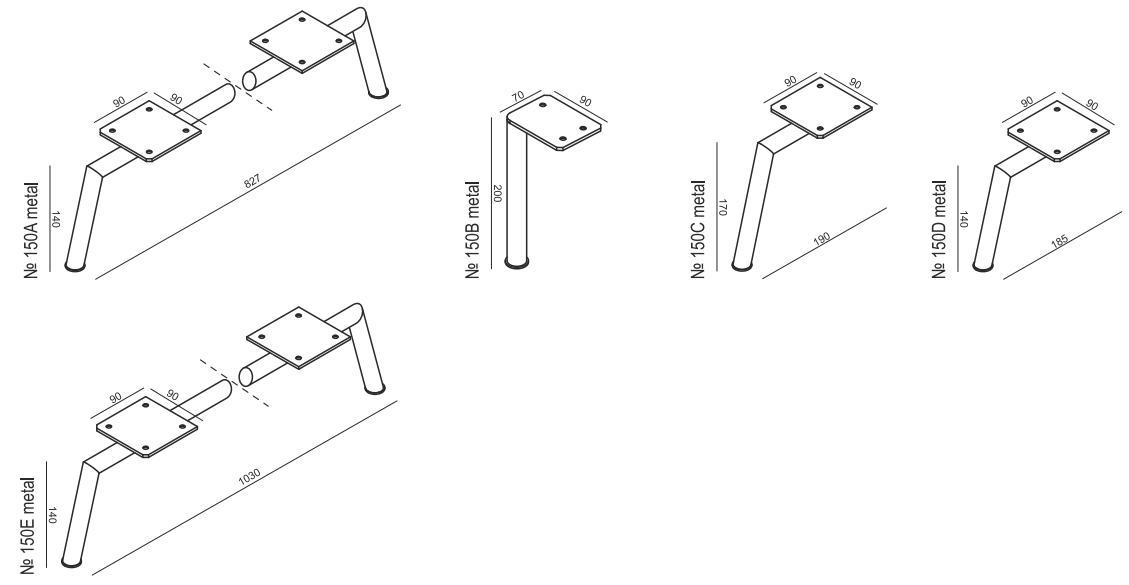

4 SEATER STRAIGHT (TWO PARTS) with BIG CUSHIONS

4 SEATER ROUND (TWO PARTS)

4 SEATER ROUND with BIG CUSHIONS (TWO PARTS)

FOOTSTOOL Ø96

tea
& book

JULIA

SET 1 RIGHT (or LEFT)
3 SEATER RIGHT (or LEFT) + FOOTSTOOL Ø96

SET 1 with BIG CUSHIONS RIGHT (or LEFT)
3 SEATER with BIG CUSHIONS RIGHT (or LEFT) + FOOTSTOOL Ø96

UPHOLSTERY **FABRIC: FC - fix cover or LC - loose cover and LEATHER**

FEET

COMFORT LUX
COMFORT PREMIUM