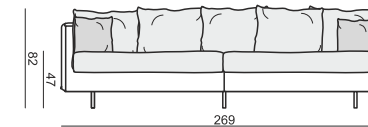

ARMCHAIR

ARMCHAIR

LOOSE COVER ONLY SELECTED FABRICS
Check on our website or with the salesman

2 SEATER

2 SEATER with BIG CUSHIONS

3 SEATER

3 SEATER with BIG CUSHIONS

4 SEATER STRAIGHT (TWO PARTS)

4 SEATER STRAIGHT (TWO PARTS) with BIG CUSHIONS

4 SEATER ROUND (TWO PARTS)

4 SEATER ROUND with BIG CUSHIONS (TWO PARTS)

FOOTSTOOL Ø96

tea
& book

JULIA

SET 1 RIGHT (or LEFT)
3 SEATER RIGHT (or LEFT) + FOOTSTOOL Ø96

SET 1 with BIG CUSHIONS RIGHT (or LEFT)
3 SEATER with BIG CUSHIONS RIGHT (or LEFT) + FOOTSTOOL Ø96

UPHOLSTERY **FABRIC: FC - fix cover or LC - loose cover and LEATHER**

FEET

COMFORT LUX
COMFORT PREMIUM