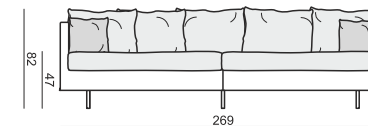

ARMCHAIR

ARMCHAIR

LOOSE COVER ONLY SELECTED FABRICS
Check on our website or with the salesman

2 SEATER

2 SEATER with BIG CUSHIONS

3 SEATER

3 SEATER with BIG CUSHIONS

4 SEATER STRAIGHT (TWO PARTS)

4 SEATER STRAIGHT (TWO PARTS) with BIG CUSHIONS

4 SEATER ROUND (TWO PARTS)

4 SEATER ROUND with BIG CUSHIONS (TWO PARTS)

FOOTSTOOL Ø96

tea
& book

JULIA

SET 1 RIGHT (or LEFT)
3 SEATER RIGHT (or LEFT) + FOOTSTOOL Ø96

SET 1 with BIG CUSHIONS RIGHT (or LEFT)
3 SEATER with BIG CUSHIONS RIGHT (or LEFT) + FOOTSTOOL Ø96

UPHOLSTERY **FABRIC: FC - fix cover or LC - loose cover and LEATHER**

FEET

COMFORT LUX
COMFORT PREMIUM