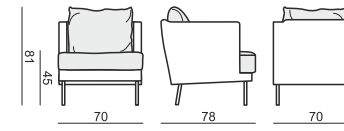

ARMCHAIR

ARMCHAIR

LOOSE COVER ONLY SELECTED FABRICS
Check on our website or with the salesman

2 SEATER

2 SEATER with BIG CUSHIONS

3 SEATER

3 SEATER with BIG CUSHIONS

4 SEATER STRAIGHT (TWO PARTS)

4 SEATER STRAIGHT (TWO PARTS) with BIG CUSHIONS

4 SEATER ROUND (TWO PARTS)

4 SEATER ROUND with BIG CUSHIONS (TWO PARTS)

FOOTSTOOL Ø96

tea
& book

JULIA

SET 1 RIGHT (or LEFT)
3 SEATER RIGHT (or LEFT) + FOOTSTOOL Ø96

SET 1 with BIG CUSHIONS RIGHT (or LEFT)
3 SEATER with BIG CUSHIONS RIGHT (or LEFT) + FOOTSTOOL Ø96

UPHOLSTERY **FABRIC: FC - fix cover or LC - loose cover and LEATHER**

FEET

COMFORT LUX
COMFORT PREMIUM