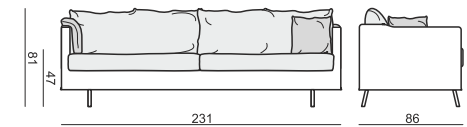

ARMCHAIR

ARMCHAIR

LOOSE COVER ONLY SELECTED FABRICS
Check on our website or with the salesman

2 SEATER

2 SEATER with BIG CUSHIONS

3 SEATER

3 SEATER with BIG CUSHIONS

4 SEATER STRAIGHT (TWO PARTS)

4 SEATER STRAIGHT (TWO PARTS) with BIG CUSHIONS

4 SEATER ROUND (TWO PARTS)

4 SEATER ROUND with BIG CUSHIONS (TWO PARTS)

FOOTSTOOL Ø96

tea
& book

JULIA

SET 1 RIGHT (or LEFT)
3 SEATER RIGHT (or LEFT) + FOOTSTOOL Ø96

SET 1 with BIG CUSHIONS RIGHT (or LEFT)
3 SEATER with BIG CUSHIONS RIGHT (or LEFT) + FOOTSTOOL Ø96

UPHOLSTERY **FABRIC: FC - fix cover or LC - loose cover and LEATHER**

FEET

COMFORT LUX
COMFORT PREMIUM