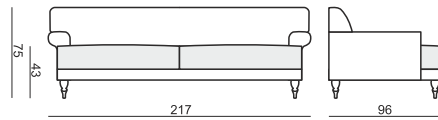

www.sits.eu
MARCH 2015

ARMCHAIR

FOOTSTOOL

2 SEATER

3 SEATER

UPHOLSTERY

FABRIC: FC - fix cover

FEET