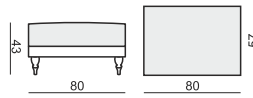

RASMUS

SITS reserves the right to change construction of products and components used due to improving durability of product and customer satisfaction without any further notice. Explicit ± 2 cm tolerance of all elements sizes.

www.sits.eu
MARCH 2015

ARMCHAIR

FOOTSTOOL

2 SEATER

3 SEATER

UPHOLSTERY

FABRIC: FC - fix cover

FEET

STANDARD COMFORT