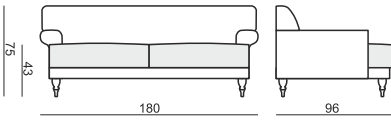

www.sits.eu
MARCH 2015

ARMCHAIR

FOOTSTOOL

2 SEATER

3 SEATER

UPHOLSTERY

FABRIC: FC - fix cover

FEET