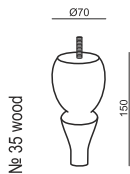

www.sits.eu
MARCH 2015

ARMCHAIR

FOOTSTOOL

2 SEATER

3 SEATER

UPHOLSTERY

FABRIC: FC - fix cover

FEET