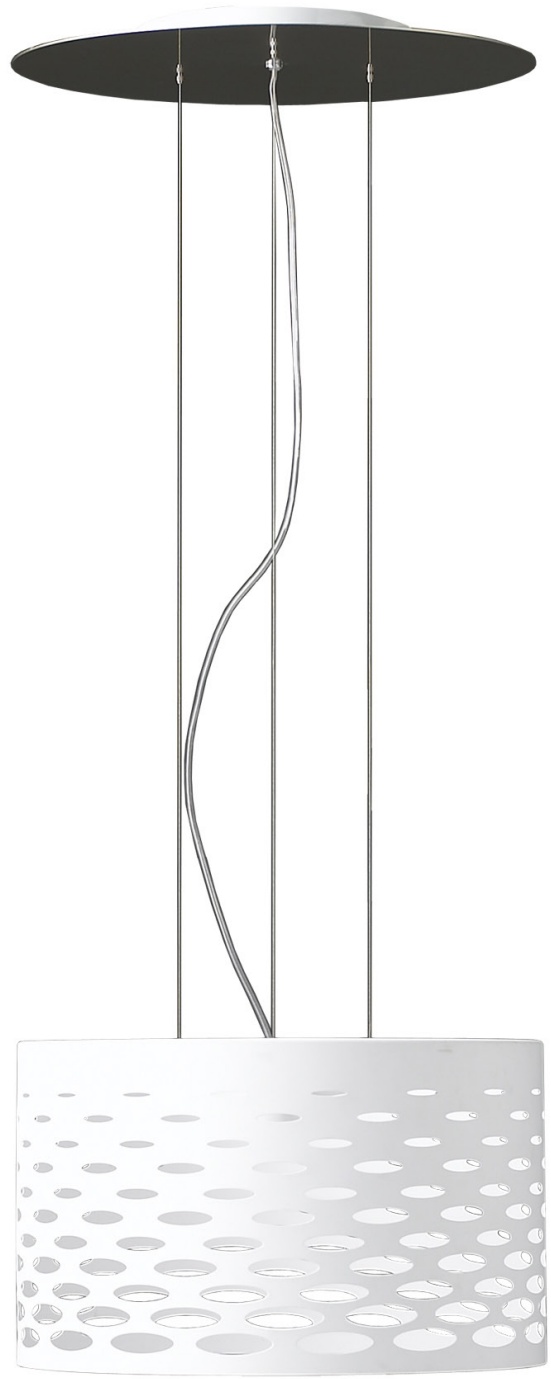

■ I0030M_ (*)

■ I0030Q_ (*)

SCHEMA'S

ROUND CEILING

44,5cm H 27,5cm
17,52" H 10,83"

FINISHINGS

Frame finishing

WHITE MATT

MATT COFFEE

Lampshade finishing

WHITE MATT

MATT COFFEE