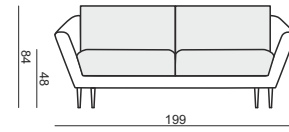

SITS
— *comfortable life*

cocktail
& design

AGDA

ARMCHAIR

2 SEATER

2,5 SEATER

3 SEATER

FOOTSTOOL 80x50

FOOTSTOOL 62x50

UPHOLSTERY

FABRIC: FC - fix cover

FEET

STANDARD COMFORT