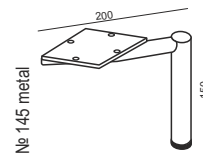

ARMCHAIR

2 SEATER

2,5 SEATER

3 SEATER

FOOTSTOOL 80x50

FOOTSTOOL 62x50

UPHOLSTERY

FABRIC: FC - fix cover

FEET

STANDARD COMFORT