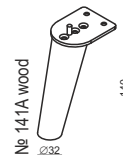

ARMCHAIR

2 SEATER

2,5 SEATER

3 SEATER

FOOTSTOOL 80x50

FOOTSTOOL 62x50

UPHOLSTERY

FABRIC: FC - fix cover

FEET

STANDARD COMFORT