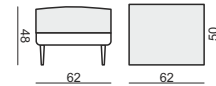

FOOTSTOOL 62x50