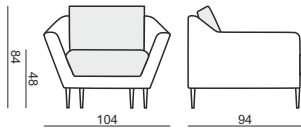

SITS
— *comfortable life*

cocktail
& design

AGDA

ARMCHAIR

2 SEATER

2,5 SEATER

3 SEATER

FOOTSTOOL 80x50