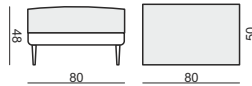

SITS
— *comfortable life*

cocktail
& design

AGDA

ARMCHAIR

2 SEATER

2,5 SEATER

3 SEATER

FOOTSTOOL 80x50