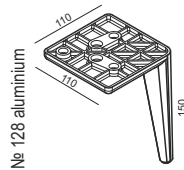

ARMCHAIR

2 SEATER

2,5 SEATER

3 SEATER

FOOTSTOOL 80x50

FOOTSTOOL 62x50

UPHOLSTERY

FABRIC: FC - fix cover

FEET

STANDARD COMFORT