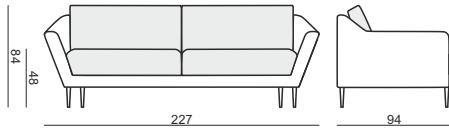

SITS
— *comfortable life*

cocktail
& design

AGDA

ARMCHAIR

2 SEATER

2,5 SEATER

3 SEATER

FOOTSTOOL 80x50