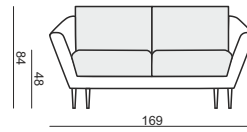

SITS
— *comfortable life*

cocktail
& design

AGDA

ARMCHAIR

2 SEATER

2,5 SEATER

3 SEATER

FOOTSTOOL 80x50

FOOTSTOOL 62x50

UPHOLSTERY

FABRIC: FC - fix cover

FEET

STANDARD COMFORT