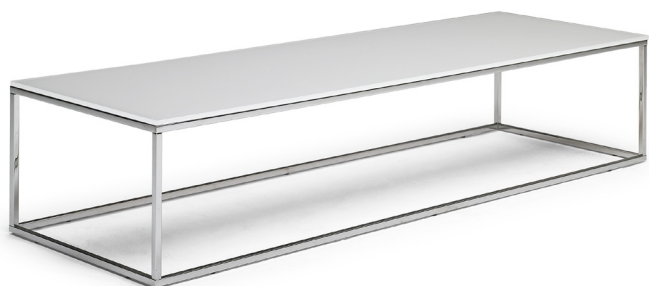

■ T100FM3

■ T100MM3

■ T100MYC

■ T100M03

■ T100MYO

■ T100FMB

SCHEMA'S

SQUARE CORNER

45cm x 45cm H 54cm
17,72" x 17,72" H 21,26"

45cm x 45cm H 55cm
17,72" x 17,72" H 21,65"

SQUARE CENTRAL

90cm x 90cm H 34cm
35,43" x 35,43" H 13,39"

90cm x 90cm H 35cm
35,43" x 35,43" H 13,78"

RECTANGULAR CENTRAL

140cm x 80cm H 34cm
55,12" x 31,5" H 13,39"

160cm x 50cm H 34cm
62,99" x 19,69" H 13,39"

RECTANGULAR CONSOLE

27cm x 90cm H 56cm
10,63" x 35,43" H 22,05"

90cm x 27cm H 56cm
35,43" x 10,63" H 22,05"

ROUND CORNER

45cm H 56cm
17,72" H 22,05"

ROUND CENTRAL

100cm H 34cm
39,37" H 13,39"

FINISHINGS

Frame finishing

MATT COFFEE

CHROME GLOSSY

PEWTER