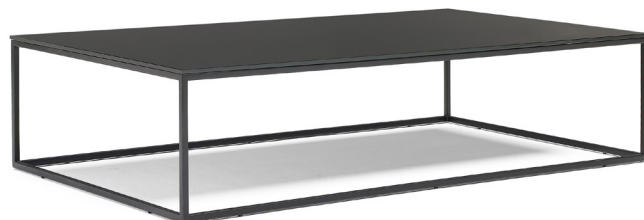

■ T100FM3

■ T100MM3

■ T100MYC

■ T100M03

■ T100MYO

■ T100FMB

SCHEMA'S

SQUARE CORNER

45cm x 45cm H 54cm
17,72" x 17,72" H 21,26"

45cm x 45cm H 55cm
17,72" x 17,72" H 21,65"

SQUARE CENTRAL

90cm x 90cm H 34cm
35,43" x 35,43" H 13,39"

90cm x 90cm H 35cm
35,43" x 35,43" H 13,78"

RECTANGULAR CENTRAL

140cm x 80cm H 34cm
55,12" x 31,5" H 13,39"

160cm x 50cm H 34cm
62,99" x 19,69" H 13,39"

RECTANGULAR CONSOLE

27cm x 90cm H 56cm
10,63" x 35,43" H 22,05"

90cm x 27cm H 56cm
35,43" x 10,63" H 22,05"

ROUND CORNER

45cm H 56cm
17,72" H 22,05"

ROUND CENTRAL

100cm H 34cm
39,37" H 13,39"

FINISHINGS

Frame finishing

MATT COFFEE

CHROME GLOSSY

PEWTER