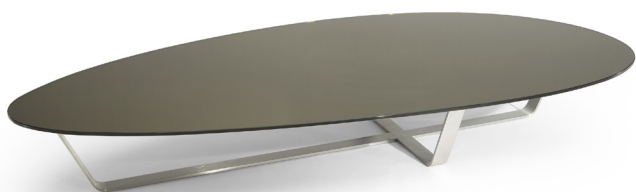

■ T094LL3

■ T094V53

■ T094VM3

■ T094VX3

SCHEMA'S

ASYMMETRIC ELLIPTIC CENTRAL

180cm x 86cm H 26cm
70,87" x 33,86" H 10,24"

FINISHINGS

Frame finishing

NICKEL

Top finishing

WHITE GLOSSY

CANALETTO
WALNUT

GLOSSY BLACK

BRONZE MIRROR