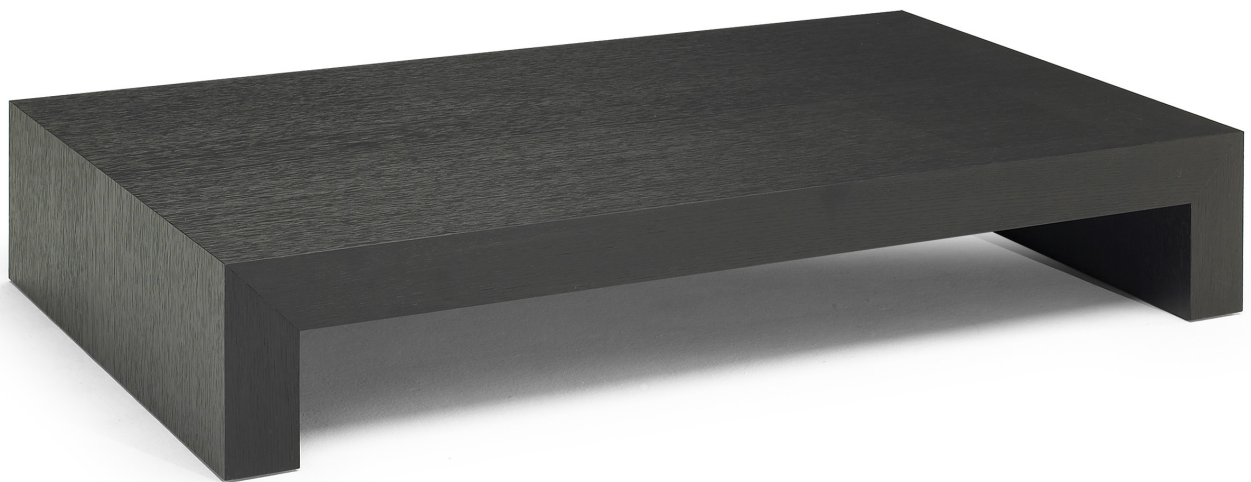

■ T099LL5 + T099LYT (bridge) + T099LL8 (tray)

■ T099LW5

■ T099LL7

■ T099LST

SCHEMA'S

SQUARE CENTRAL WITH CASTORS

80cm x 80cm H 25cm
31,5" x 31,5" H 9,84"

RECTANGULAR TRAY

30cm x 50cm H 6cm
11,81" x 19,69" H 2,36"

RECTANGULAR CENTRAL WITH CASTORS

140cm x 80cm H 25cm
55,12" x 31,5" H 9,84"

RECTANGULAR BRIDGE WITH CASTORS

90cm x 40cm H 35cm
35,43" x 15,75" H 13,78"

FINISHINGS

Frame finishing

WHITE GLOSSY

COFFEE GLOSSY

CANALETTO
WALNUT

COFFEE OAK

GLOSSY GREY

GLOSSY SAND

Top finishing

WHITE GLOSSY