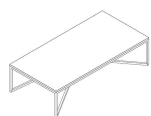

■ T111XM3

■ T111XM3

■ T111XM4

■ T111XM0

SCHEMA'S

SQUARE CORNER

40cm x 40cm H 50cm
15,75" x 15,75" H 19,69"

SQUARE CENTRAL

100cm x 100cm H 35cm
39,37" x 39,37" H 13,78"

RECTANGULAR CENTRAL

140cm x 70cm H 35cm
55,12" x 27,56" H 13,78"

FINISHINGS

Frame finishing

MATT COFFEE

Top finishing

DARK EMPERADOR