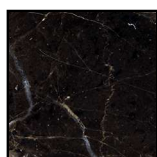

100cm x 100cm H 35cm
39,37" x 39,37" H 13,78"

RECTANGULAR CENTRAL

140cm x 70cm H 35cm
55,12" x 27,56" H 13,78"

FINISHINGS

Frame finishing

MATT COFFEE

Top finishing

DARK EMPERADOR